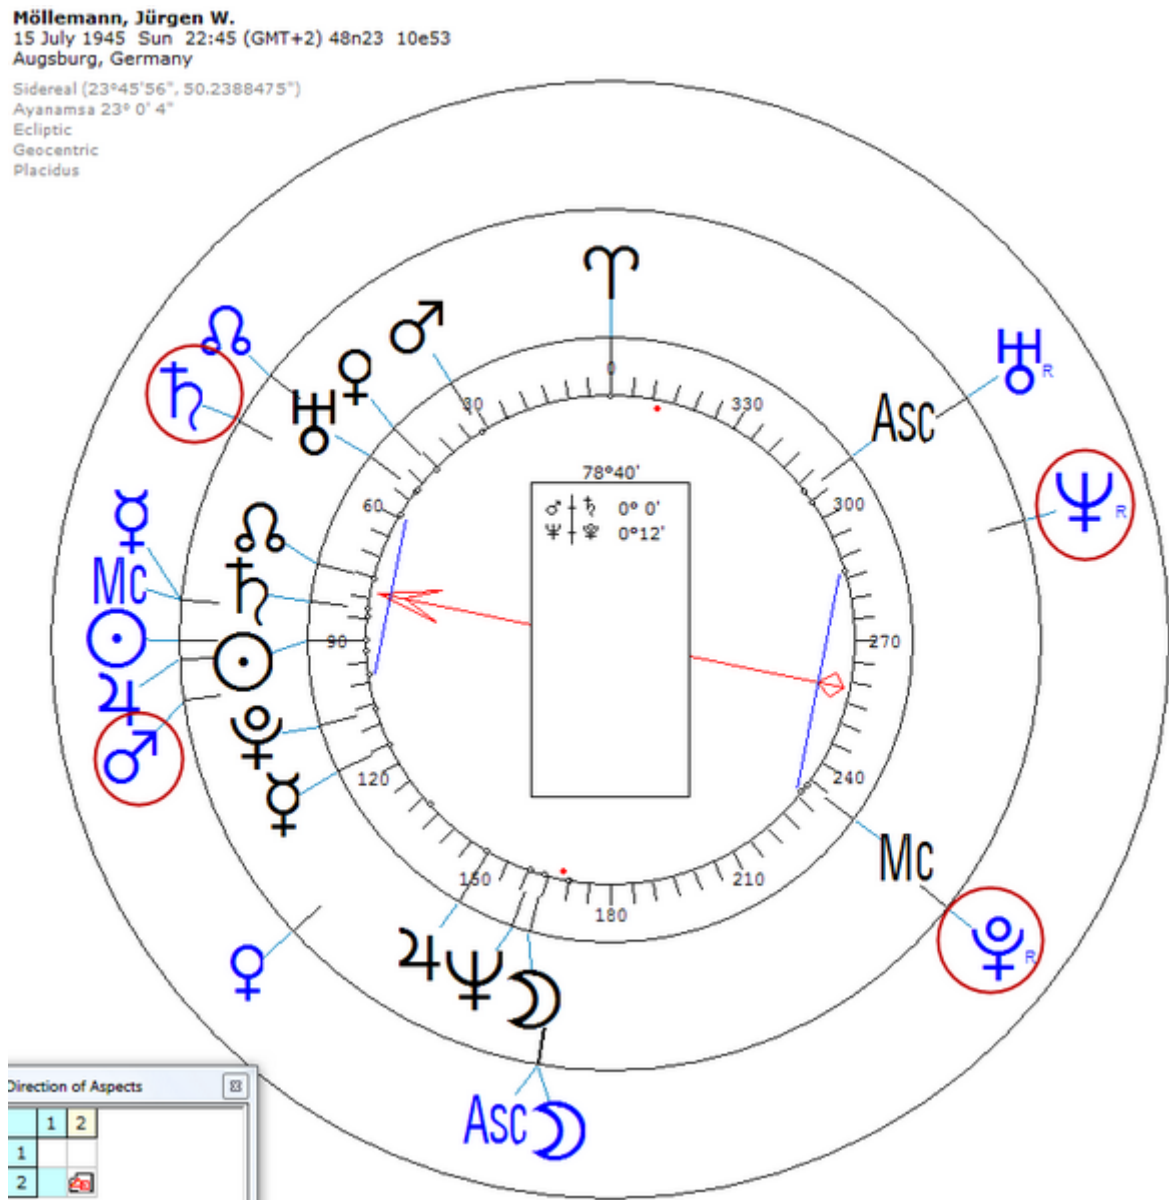

Möllemann, Jürgen W.

15 July 1945 at 22:45 (= 10:45 PM)Augsburg, Germany, 48n23, 10e53
German politician of the Free Democratic Party. Möllemann was president
of the Deutsch-Arabische Gesellschaft (German-Arabic Society) from 1981
to 1991 and from 1993 to 2003, until his death.

<https://www.astro.com/astro-databank/M%C3%B6llemann,_J%C3%BCrgen_W>.

Death by Accident 5 June 2003 at 12:38 PM in Marl (fell from open
parachute, suicide suspected)

Solar Return (Harmonic 1)

Solar ♀/♁ = Solar ♂/♃